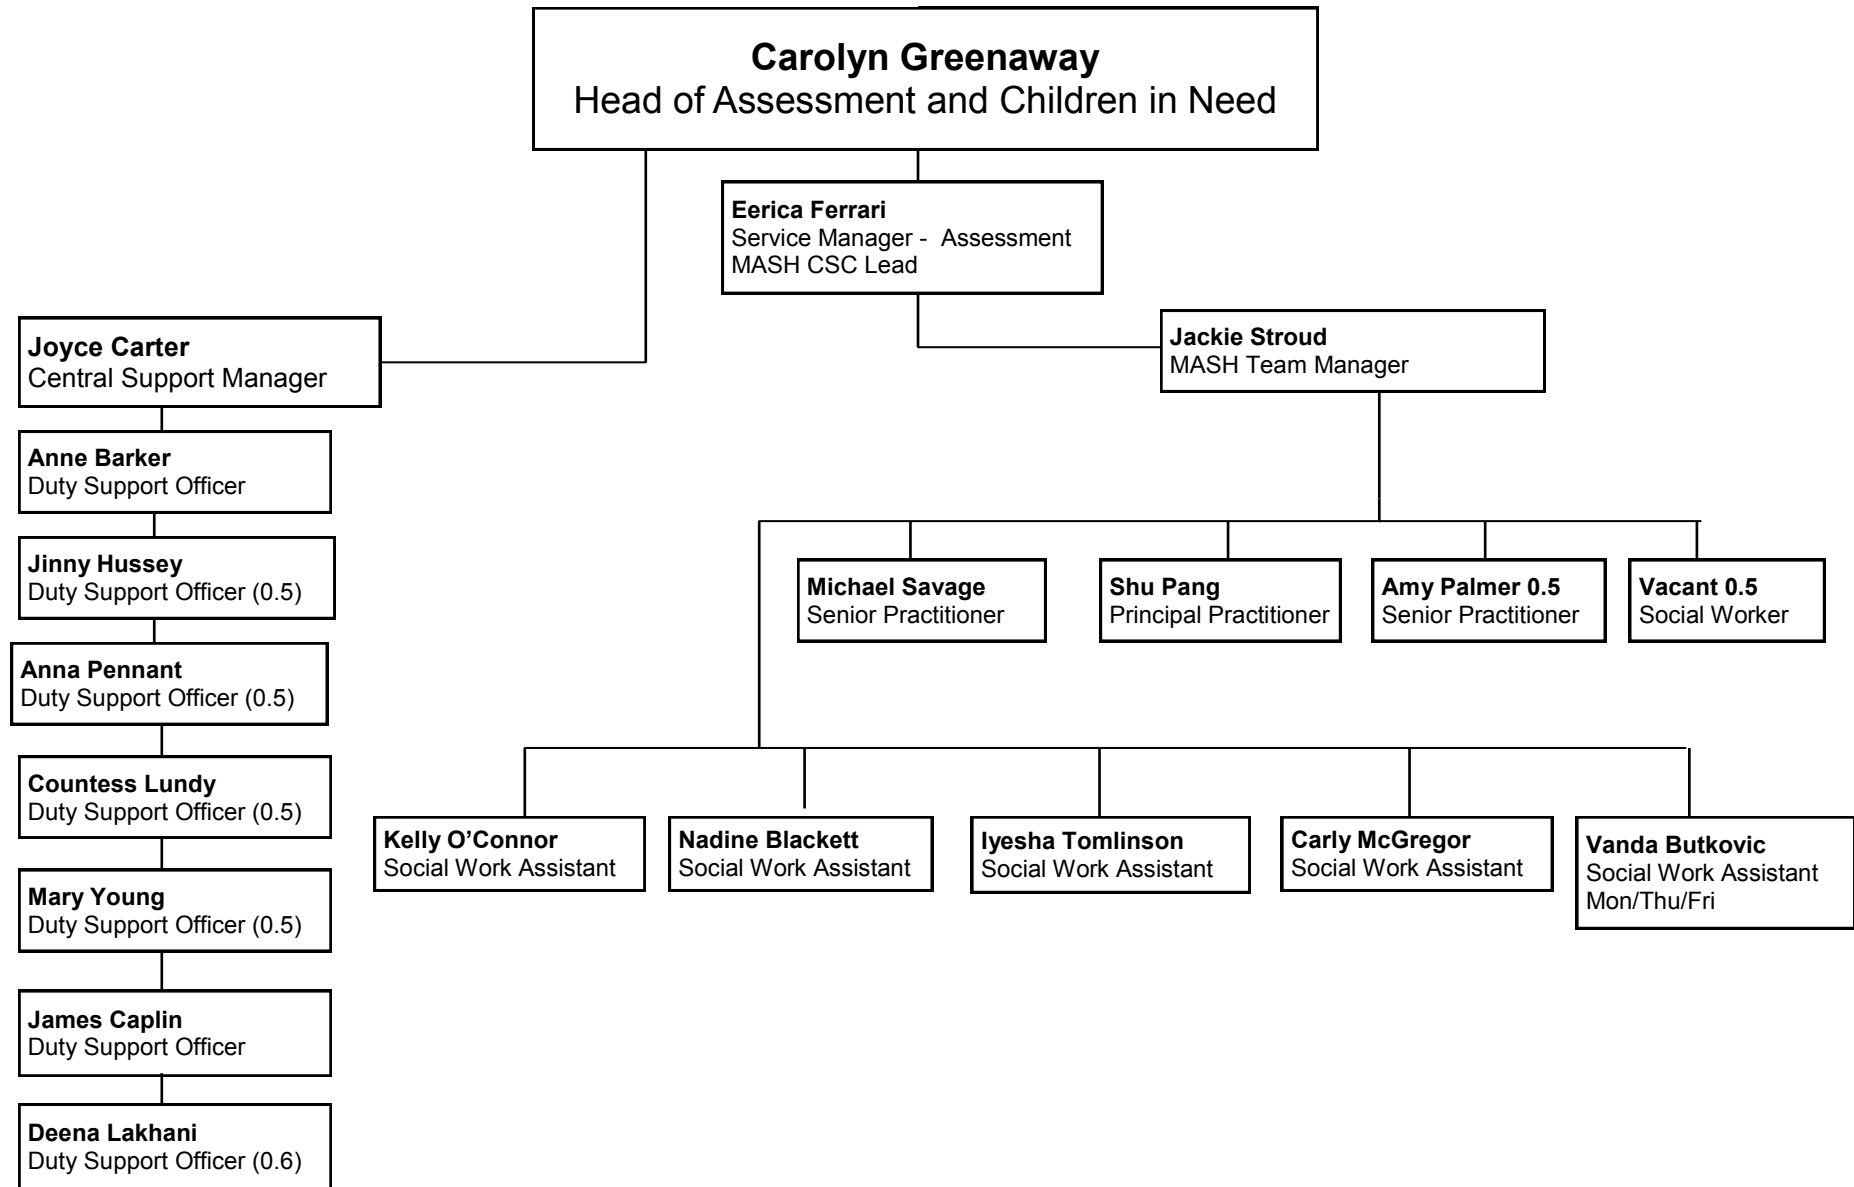

CHILDREN'S SOCIAL CARE - MASH

POLICE PUBLIC PROTECTION DESK

CORE AGENCIES - MASH

CORE AGENCIES - MASH

EARLY INTERVENTION SERVICE

VIRTUAL SERVICES REFERRED TO